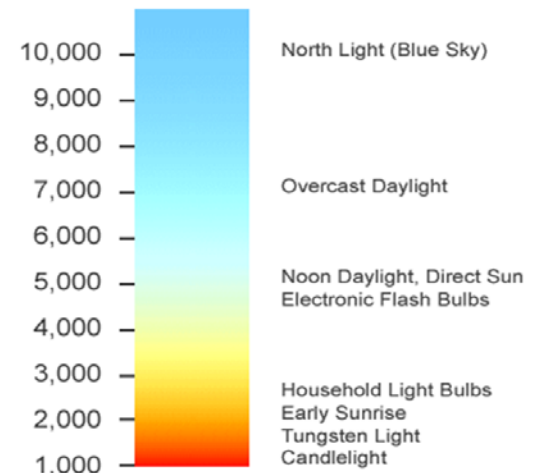

Colour Temperatures in the Kelvin Scale

Firstcall Photographic Ltd

Cherry Grove Rise
Taunton, Somerset
TA2 8LW

Tel 01823 - 413 007

Email: sales@firstcall-photographic.co.uk